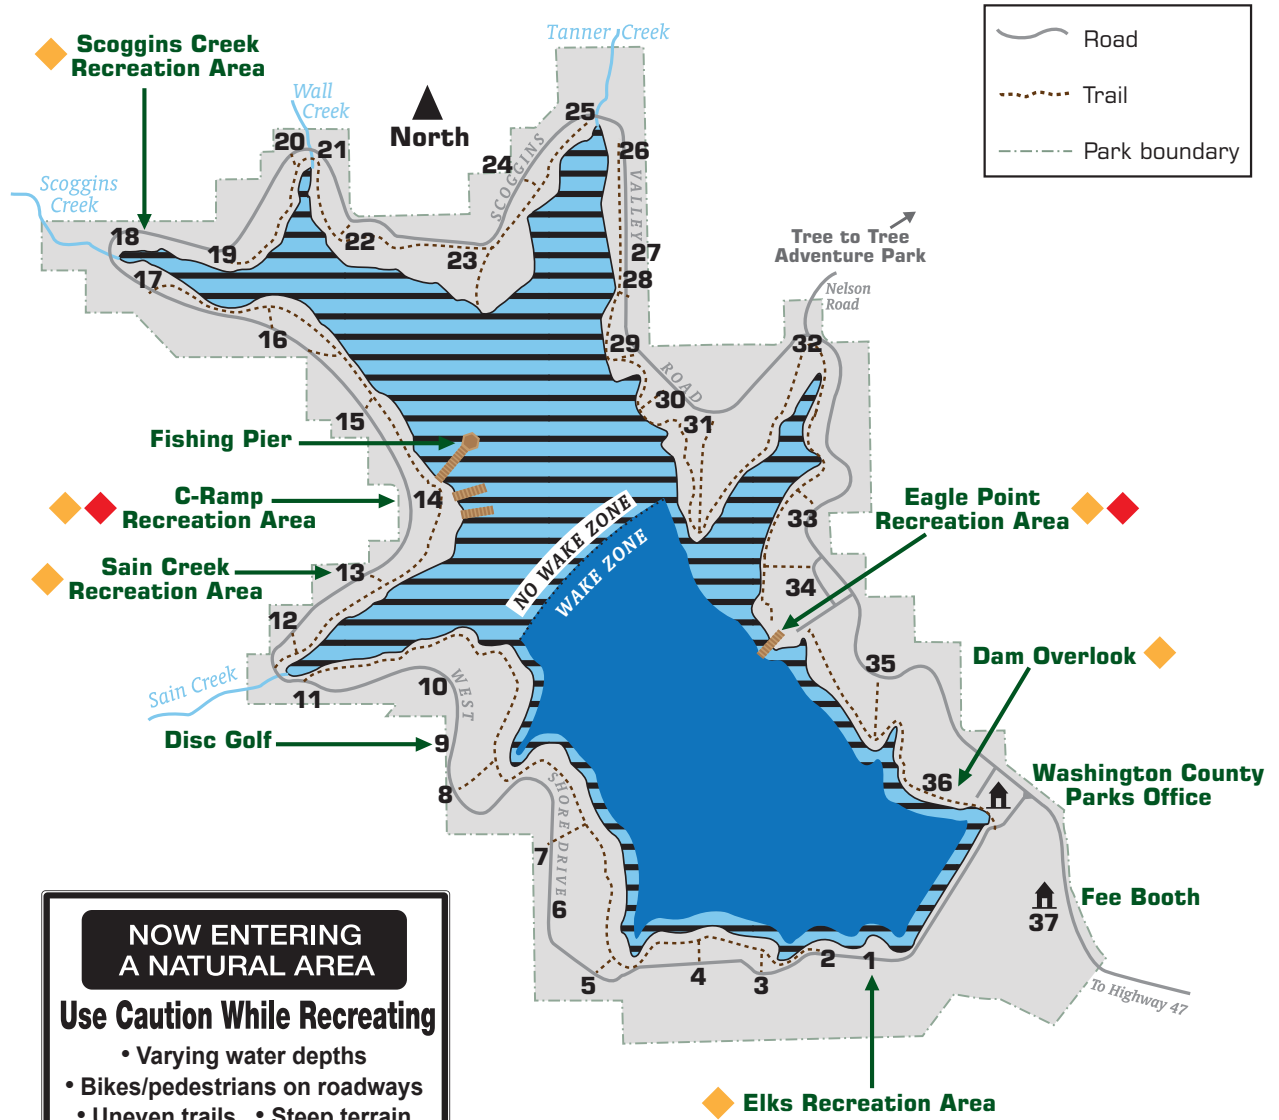

	Personal Floatation Device	Loaner Station	Drinking Water	Restrooms	Boat Ramp	Pavilion	Group Picnic Area	Picnic Tables	Trail Head/Trail Access	Non Motorized Boat Launch	Seasonal Watercraft Rentals	Bike Amenities	Emergency Phone
1. Elks Rec Area	◆		◆					◆		◆		◆	
2. Rainbow View													
3. South Shore 1													
4. South Shore 2													
5. The Peninsula													
6. Meadows													
7. Turtle													
8. Gandalfs													
9. Disc Golf													
10. Owl													
11. Sain Creek 1													
12. Sain Creek 2													
13. Sain Creek Rec Area	◆		◆	◆	◆	◆	◆	◆	◆	◆			
14. C-Ramp Rec Area	◆		◆	◆	◆	◆	◆	◆	◆	◆	◆	◆	◆
15. Bobcat Cove													
16. Walnut Grove													
17. Rocky Road													
18. Scoggins Creek Rec Area	◆		◆										
19. Osprey Point													
20. Wall Creek 1													
21. Wall Creek 2													
22. Forest Dale													
23. Fenders Blue													◆
24. Tanner Creek 1													
25. Tanner Creek 2													
26. Tanner Creek 3													
27. Tanner Creek 4													
28. Tanner Creek 5													
29. Blacktail													
30. Twin Oaks													
31. Orchard Ridge													
32. Cedar Grove													
33. Woodpecker													
34. Eagle Point Rec Area	◆		◆	◆	◆			◆	◆				◆
35. Cherry Tree													
36. Dam Overlook	◆		◆	◆				◆	◆	◆			
37. Fee Booth													◆

Scoggins Valley Park

Home of Henry Hagg Lake

NOW ENTERING A NATURAL AREA

Use Caution While Recreating

- Varying water depths
- Bikes/pedestrians on roadways
- Uneven trails • Steep terrain
- Wildlife • Poison Oak